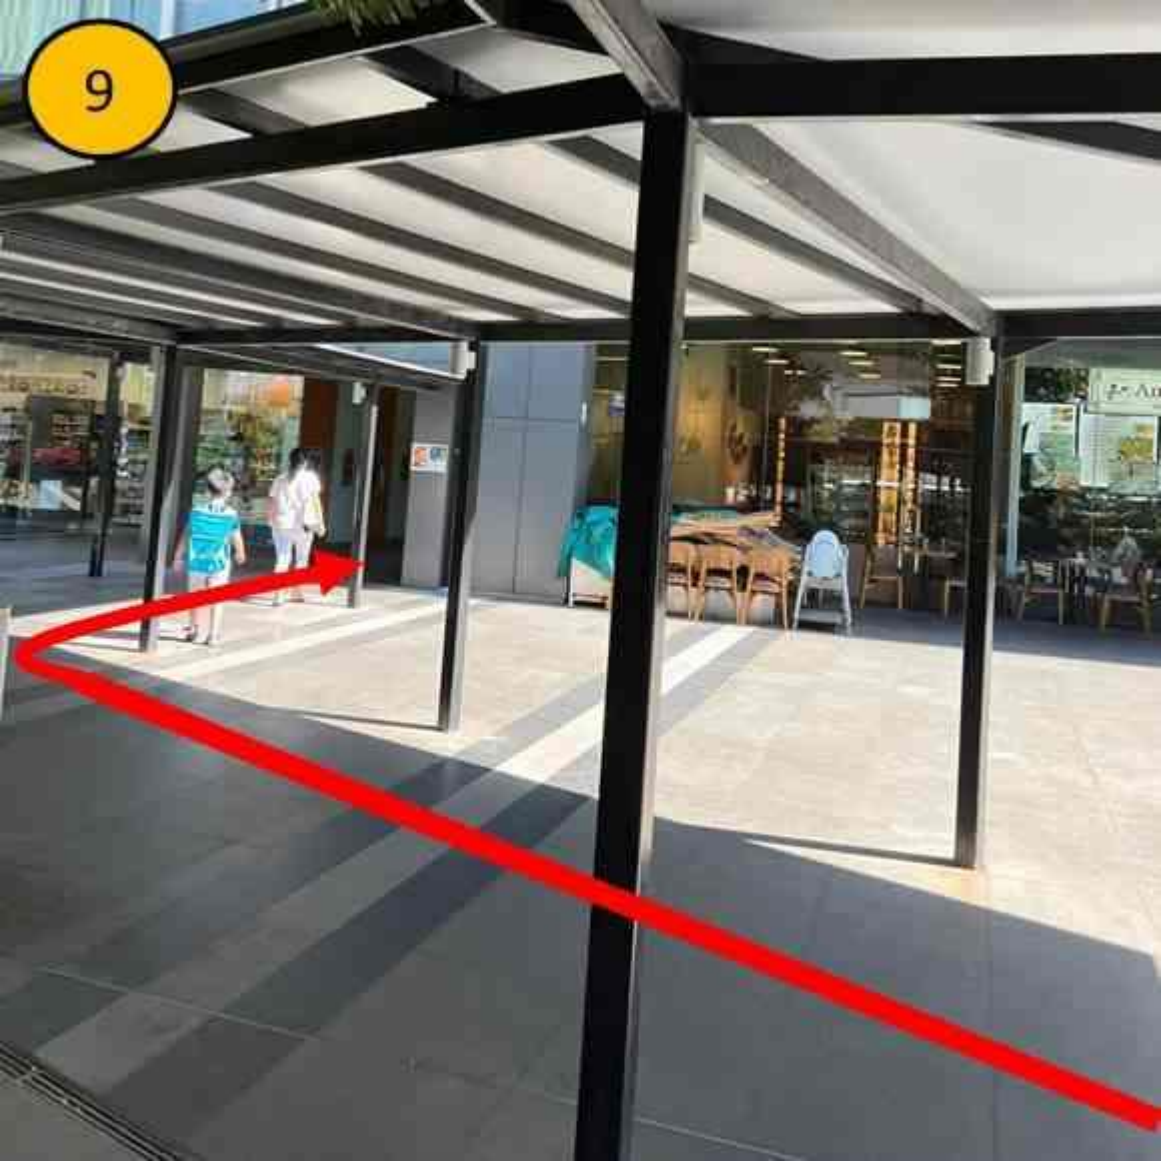

1

- ← The JTC Summit
- ←  Vision Exchange
- ←  Bus Interchange
- ←  Private Bus Pick-up point

**Jurong East  
MRT  
Exit B**

2

← The  
←  
← 口入  
← 西入

3

The JTC Summit →  
Bus Interchange   →

→   Summit Bus Interchange  
→   Summit Bus Interchange  
→   Summit Bus Interchange

The JTC Summit ↑  
Bus Interchange   ↑

4

5

↑   Private Bus Pick-up point

6

↑  1 2 3 4 5 Private Bus Pick-up point

7

8

VISION  
EXCHANGE

J-Walk  
24 Hour Pedestrian Link

9

10

11

Security  
Counter

12

Use either of the 4  
further lifts to  
reach Floor 7