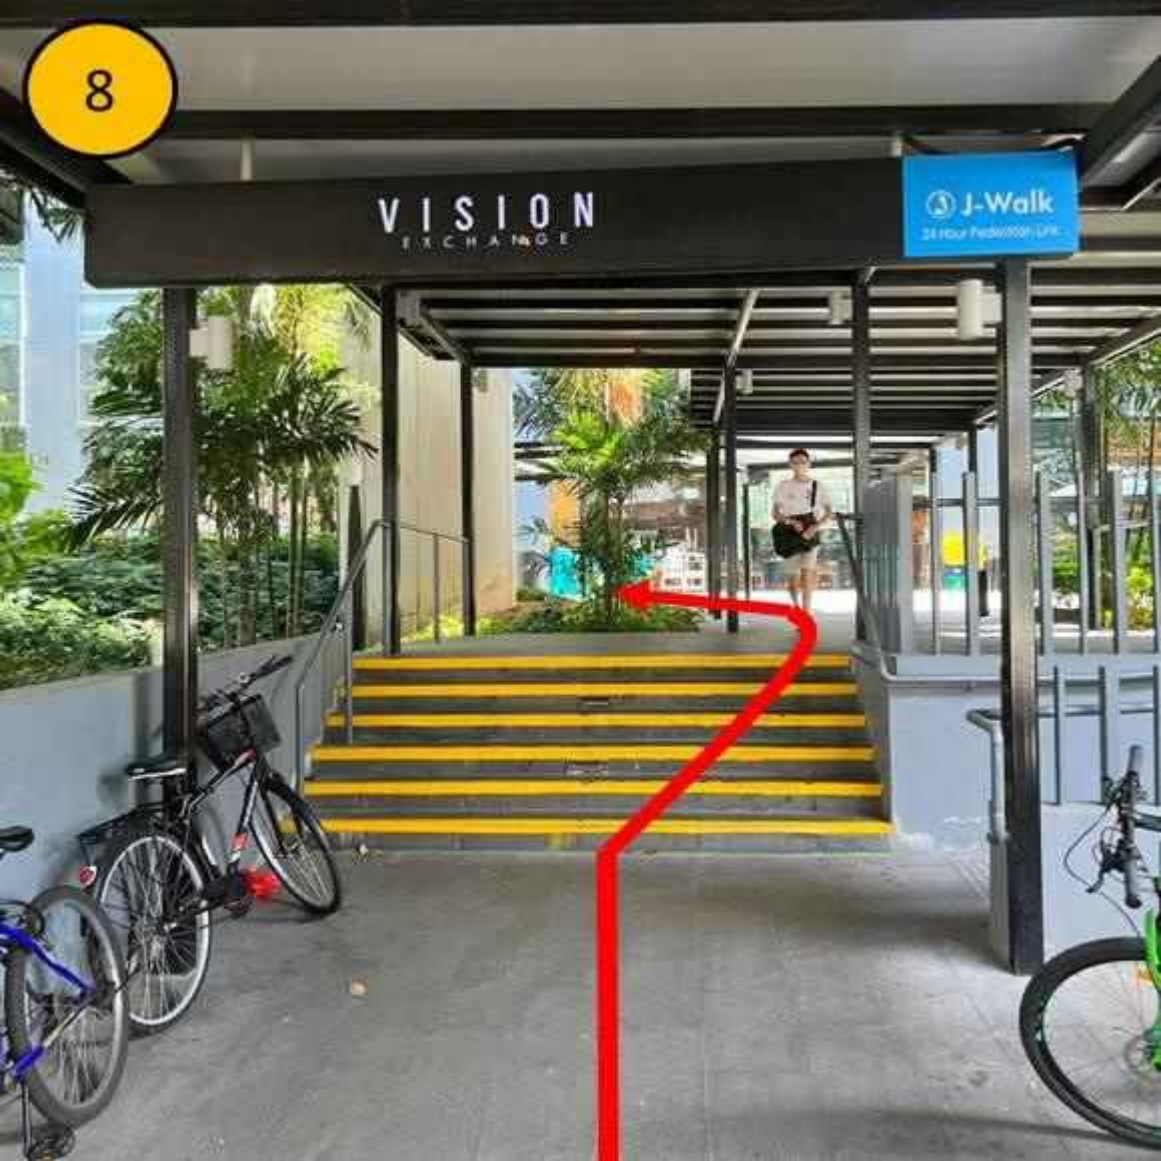

1

- ← The JTC Summit
- ←  Vision Exchange
- ←  Bus Interchange
- ←  Private Bus Pick-up point

**Jurong East  
MRT  
Exit B**

2

← The  
←  
← 口入  
← 西入

3

The JTC Summit →  
Bus Interchange   →

→   Summit Bus Interchange  
→   Summit Bus Interchange  
→   Summit Bus Interchange

The JTC Summit ↑  
Bus Interchange   ↑

4

5

↑   Private Bus Pick-up point

6

↑  1 2 3 4 5 Private Bus Pick-up point

7

8

VISION  
EXCHANGE

J-Walk  
24 Hour Pedestrian Link

9

10

11

Security  
Counter

12

Use either of the 4  
further lifts to  
reach Floor 7